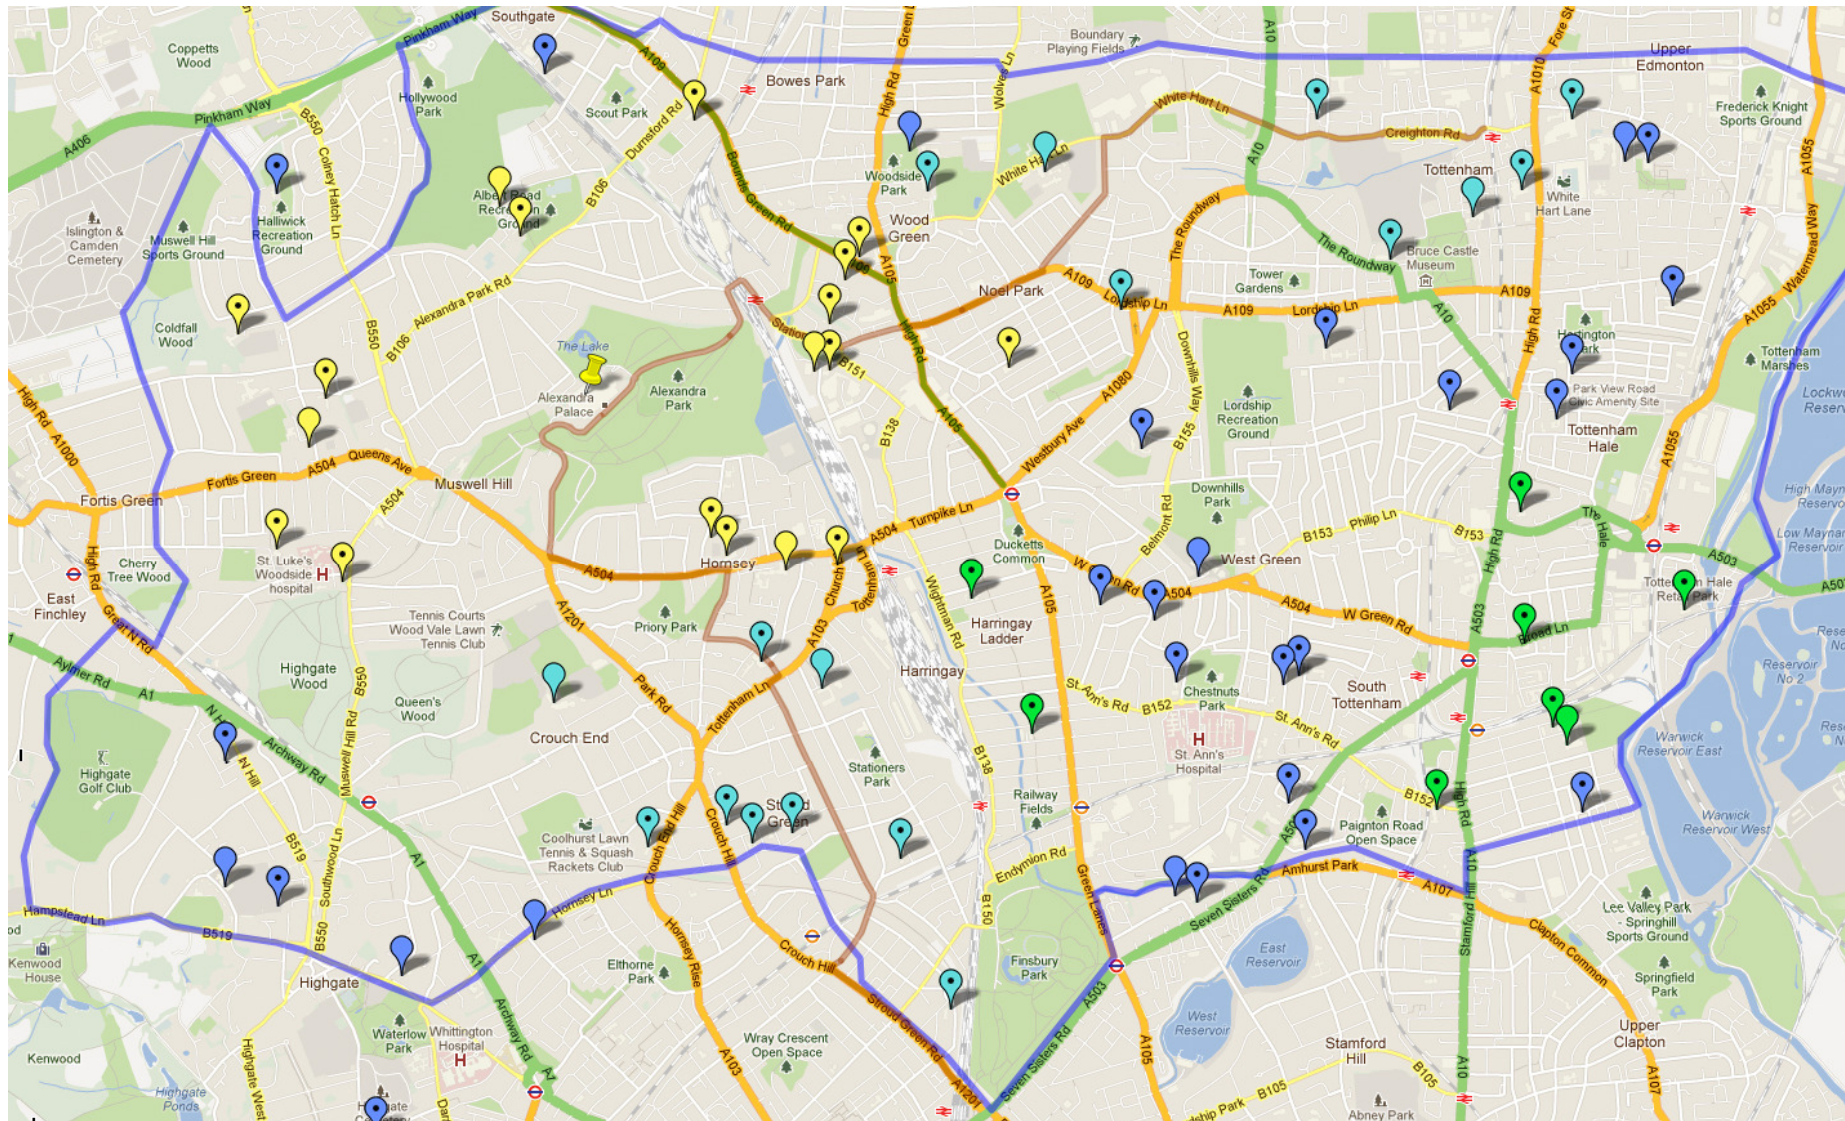

## Appendix Four: Map Showing Location of Primary & Secondary Schools in Haringey

**Yellow**  
**Turquoise**  
**Green**  
**Blue**

schools within 30 minutes walk of Alexander Palace  
schools within 30 minutes by bus (or a combination of bus and on foot)  
schools within 40 minutes of Alexandra Palace by train and tube  
schools more than 40 minutes travel time from Alexandra Palace